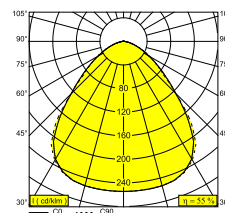

DIRO SBL L ON 927

251 81 92 B

AVAILABLE IN
BLACK 251 81 92 B
WHITE 251 81 92 W

 [View on website](#)

General info	
LOCATION	indoor
INSTALLATION	Ceiling Surface mounted
INGRESS PROTECTION	IP20
WEIGHT (KG)	1.8
ADJUSTABILITY	non adjustable
INFORMATION	INCL.LED POWER SUPPLY 1050mA-DC INCL.PC SBL
Electrical info	
ELECTRICAL	100-240V / 50-60Hz
CLASS	II
POWER SUPPLY	YES
DIM TYPE	non-dimmable
ENERGY CLASS	D
Lightsource info	
LIGHTSOURCE NAME	LED
LIGHTSOURCE	LED FLEX 17,5W / CRI>90 / 2700K / 2625lm
LED TECHNICS (LIGHT SOURCE)	2625 lm // 17,5 W // 150 lm/W
LED TECHNICS (LUMINAIRE)	1437lm // 20,1W // 71lm/W